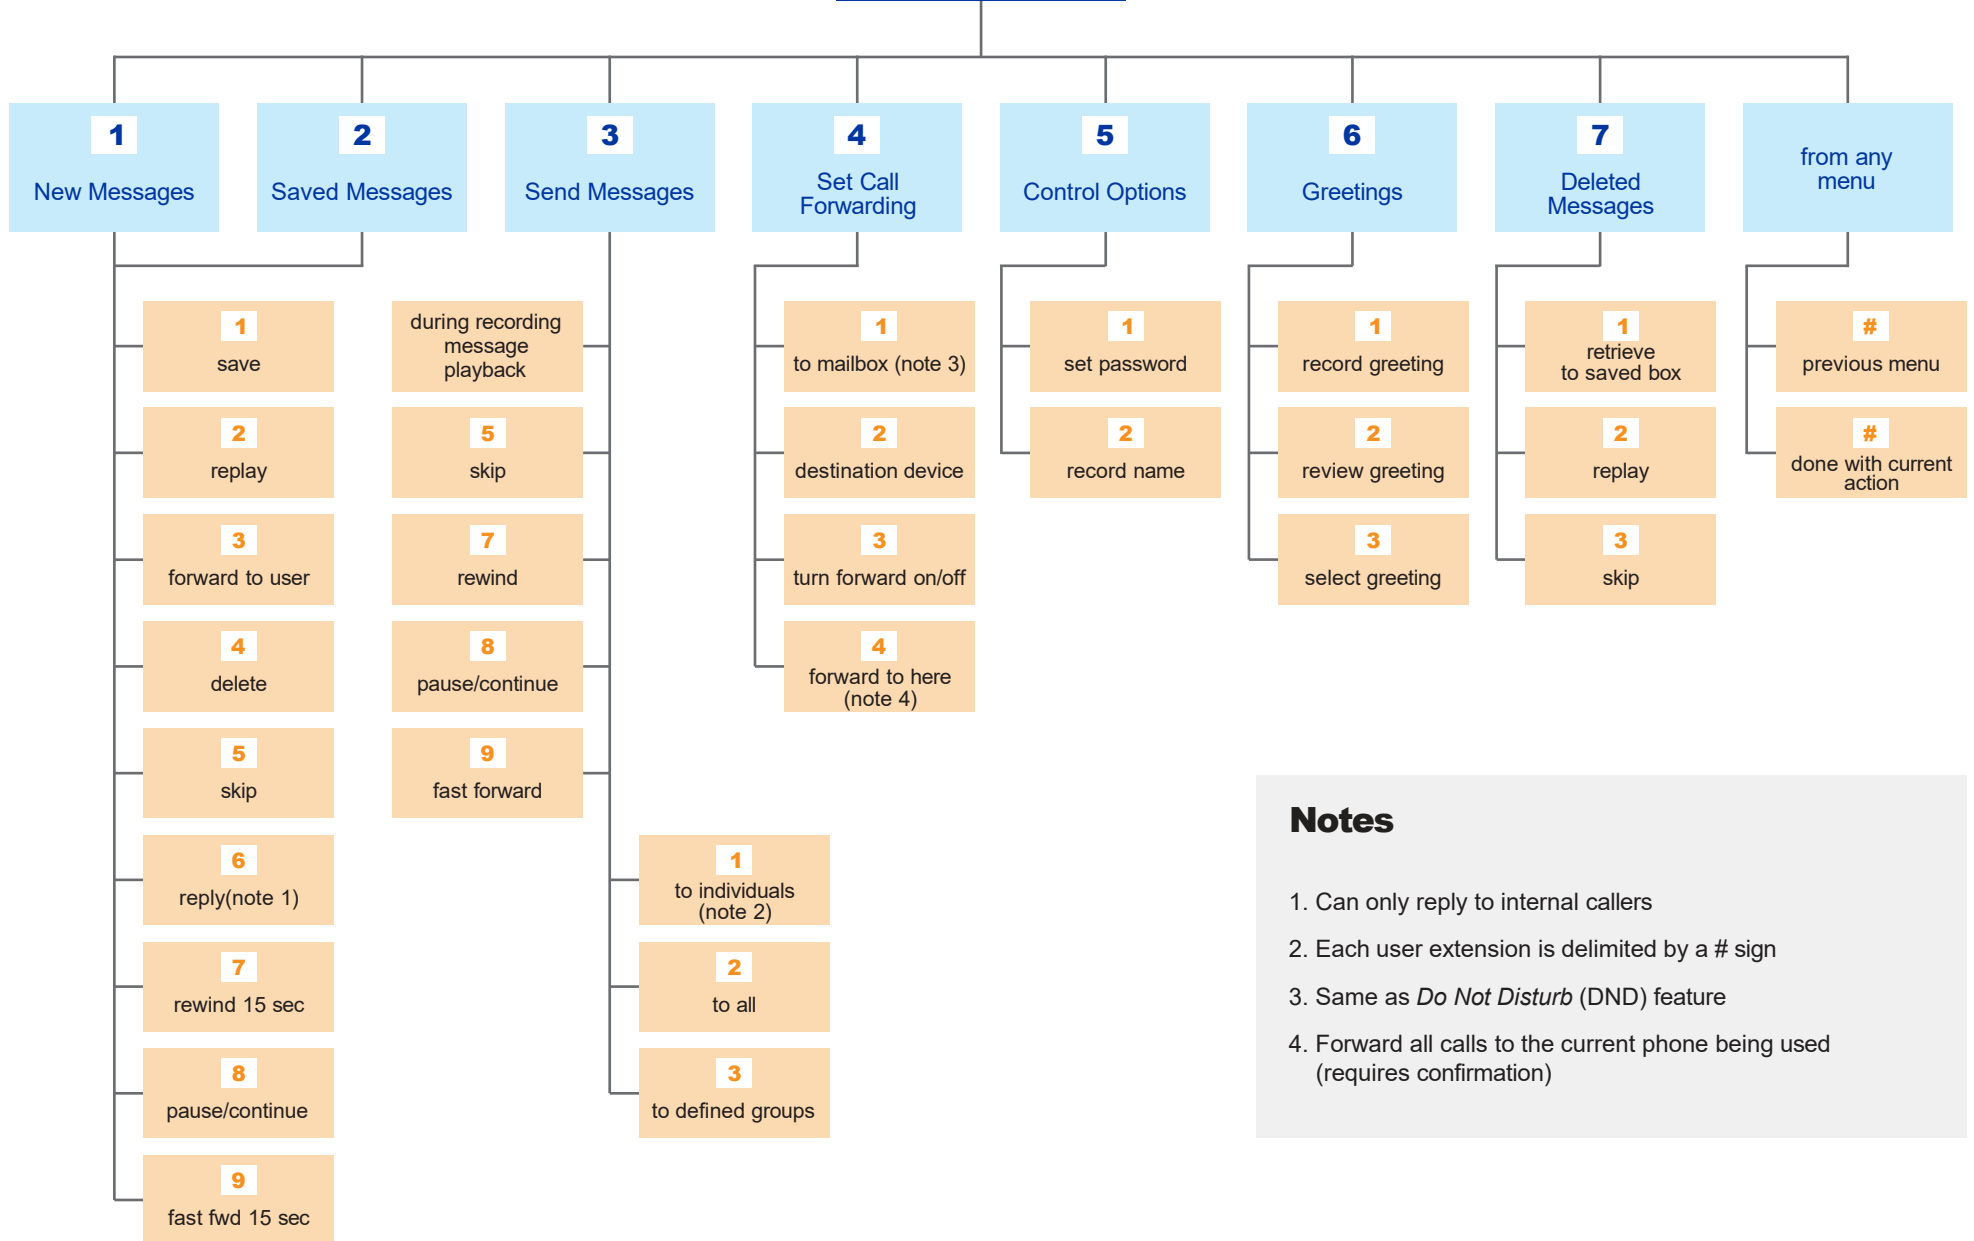

Voicemail Menu Tree

Notes

1. Can only reply to internal callers
2. Each user extension is delimited by a # sign
3. Same as *Do Not Disturb* (DND) feature
4. Forward all calls to the current phone being used (requires confirmation)